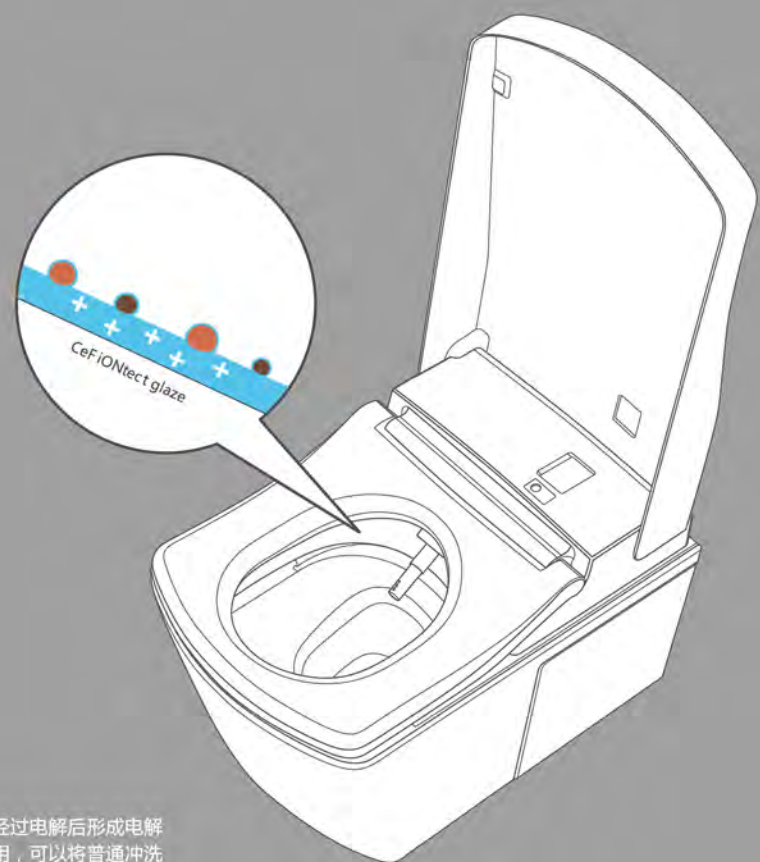

智净技术 SANITIZING

优点

- 整个过程无需添加任何其它产品
- 具有清洁、除菌的效果
- 安全、环保

业内首创！革新的清洁方式！
智净技术，可以轻松地将普通冲洗未能清除的细菌、污物去除干净，使坐便器以及卫洗丽喷嘴保持长久清洁。

安全、环保的清洁技术

智净技术无需添加任何其它产品，普通生活用水经过电解后形成电解水，电解水所含的次氯酸成分，具有强力除菌作用，可以将普通冲洗未能清除的细菌、污物去除干净。虽然电解水具有强力除菌作用，但却对人体无害，因此被广泛应用于医院、饭店、食品加工行业。